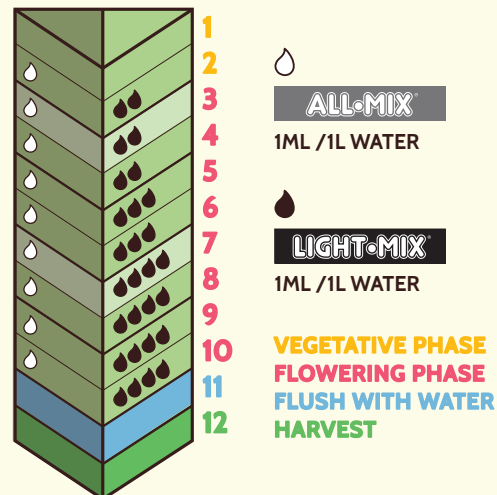

PRODUCT DATA SHEET

LIQUID FERTILIZER

BIO-GROW®

WHAT IS BIO-GROW®?

You can apply this liquid growth fertilizer to most types of soil and substrate mixtures. It has 100% Dutch organic sugar beet extract at its base - commonly known as vinasse. This by-product of turning sugar beets or sugar cane into sugar is created by a natural fermentation process. Starches in the sugar are then treated with enzymes to produce glucose that, along with other plant nutrients, help produce a rich food source for soil microbes, boosting their populations for a more productive soil.

The natural sugars and potassium in Bio-Grow® activate the bacterial flora in the substrate to guarantee you an ample harvest of deliciously sweet fruit.

BOTTLES

250ML, 500ML, 1L, 5L, 10L

SETTING

🏠
INDOOR

🌳
OUTDOOR

PHASE

↑
GROWING

🌸
BLOOMING

FUNCTION

NPK
NUTRITION

HOW TO USE IT

Start with it as soon as the first leaves appear to when the plant is 10 - 15cms tall. Then keep using Bio-Grow® until the end of the fruit production.

APPLICATION

Bio-Grow® is suitable for all mixtures of substrates, mediums and all growing methods.

Water

🚰 Regular watering

Dose

💧 1-4 ml per litre of water

NUTRIENT SCHEDULE

BIO-GROW®